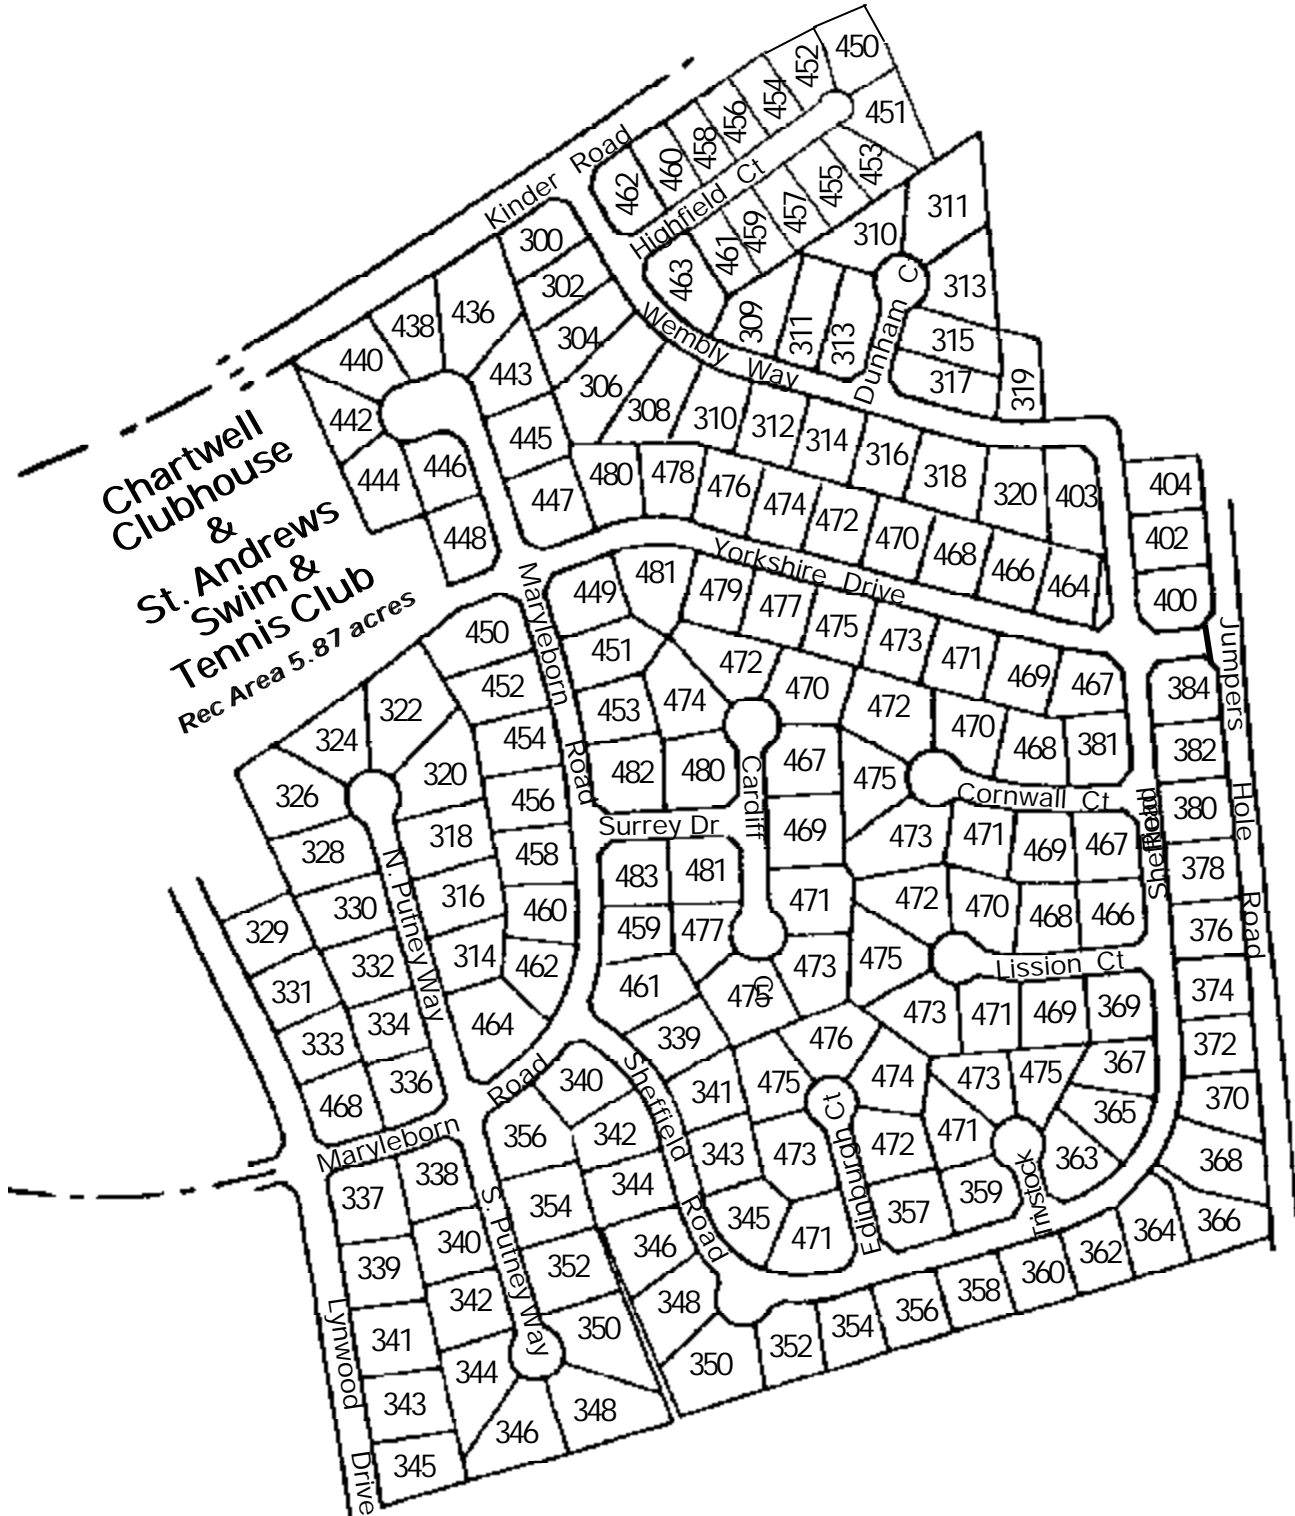

97

Kinder Farm  
Park

Kilmarnock

Kinder Ridge

Tam-Glade

Williams Woods  
under development  
by Koch Homes

Chartwell  
Clubhouse  
and  
St. Andrews  
Swim and  
Tennis Club  
Rec Area 5.87  
acres

Severna Park  
Middle School

# Chartwell Golf and Country Club

See Page 32

See Page 34

See Page 31

See Page 30

See Page 32