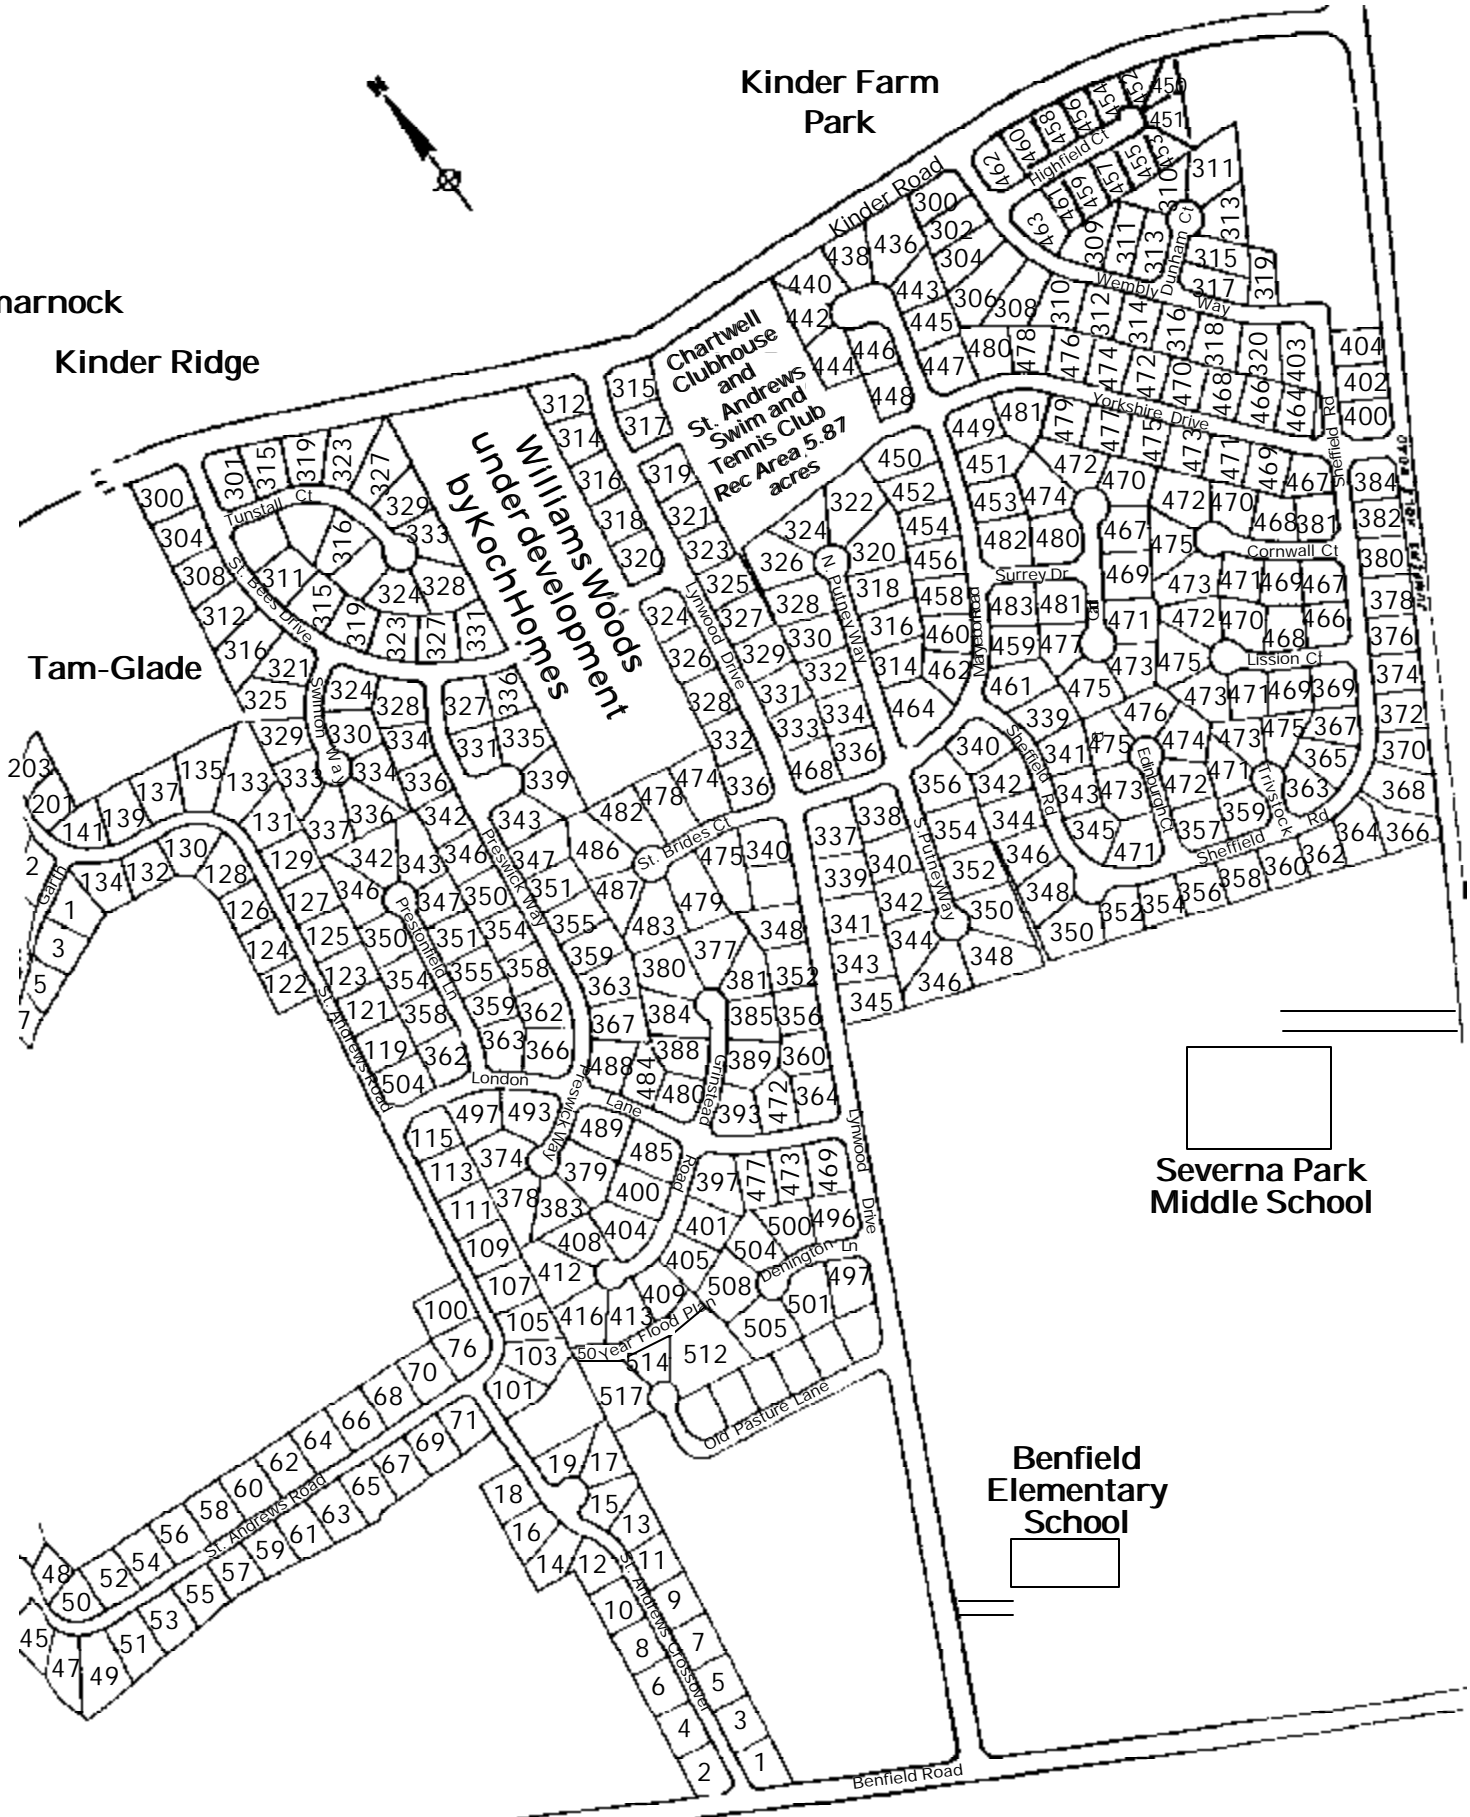

97

Kinder Farm  
Park

Kilmarnock

Kinder Ridge

Tam-Glade

Williams Woods  
under development  
by Koch Homes

Chartwell  
Clubhouse  
and  
St. Andrews  
Swim and  
Tennis Club  
Rec Area 5.87  
acres

Severna Park  
Middle School

Benfield  
Elementary  
School

See Page 34