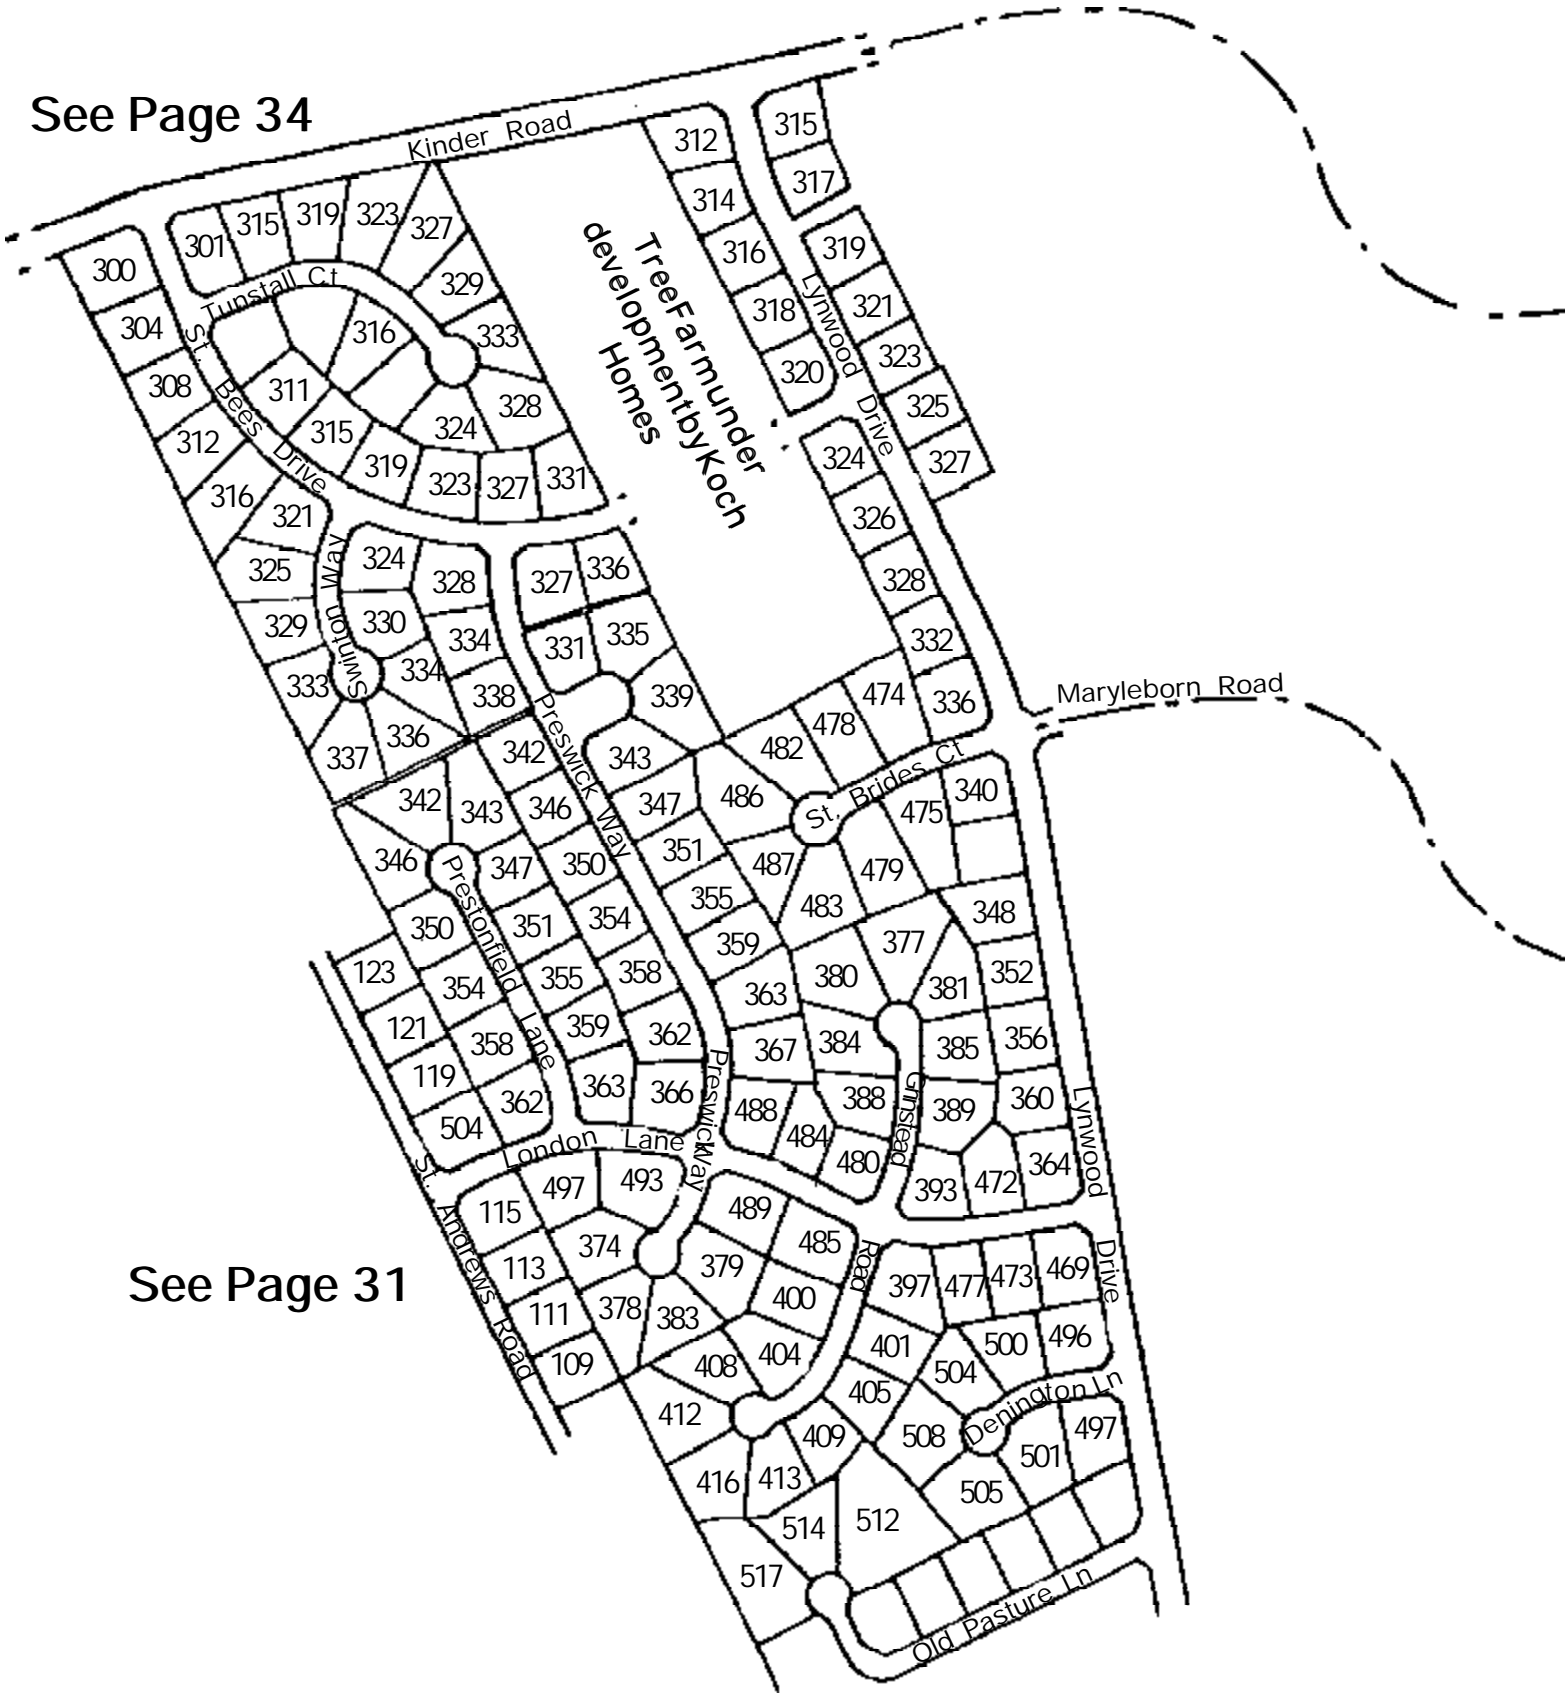

97

Kinder Farm  
Park

Kilmarnock

Kinder Ridge

Tam-Glade

Williams Woods  
under development  
by Koch Homes

Chartwell  
Clubhouse  
and  
St. Andrews  
Swim and  
Tennis Club  
Rec Area 5.87  
acres

Severna Park  
Middle School

Benfield  
Elementary  
School

See Page 34

# Chartwell Golf and Country Club

See Page 32

See Page 34

See Page 31

See Page 30

See Page 32