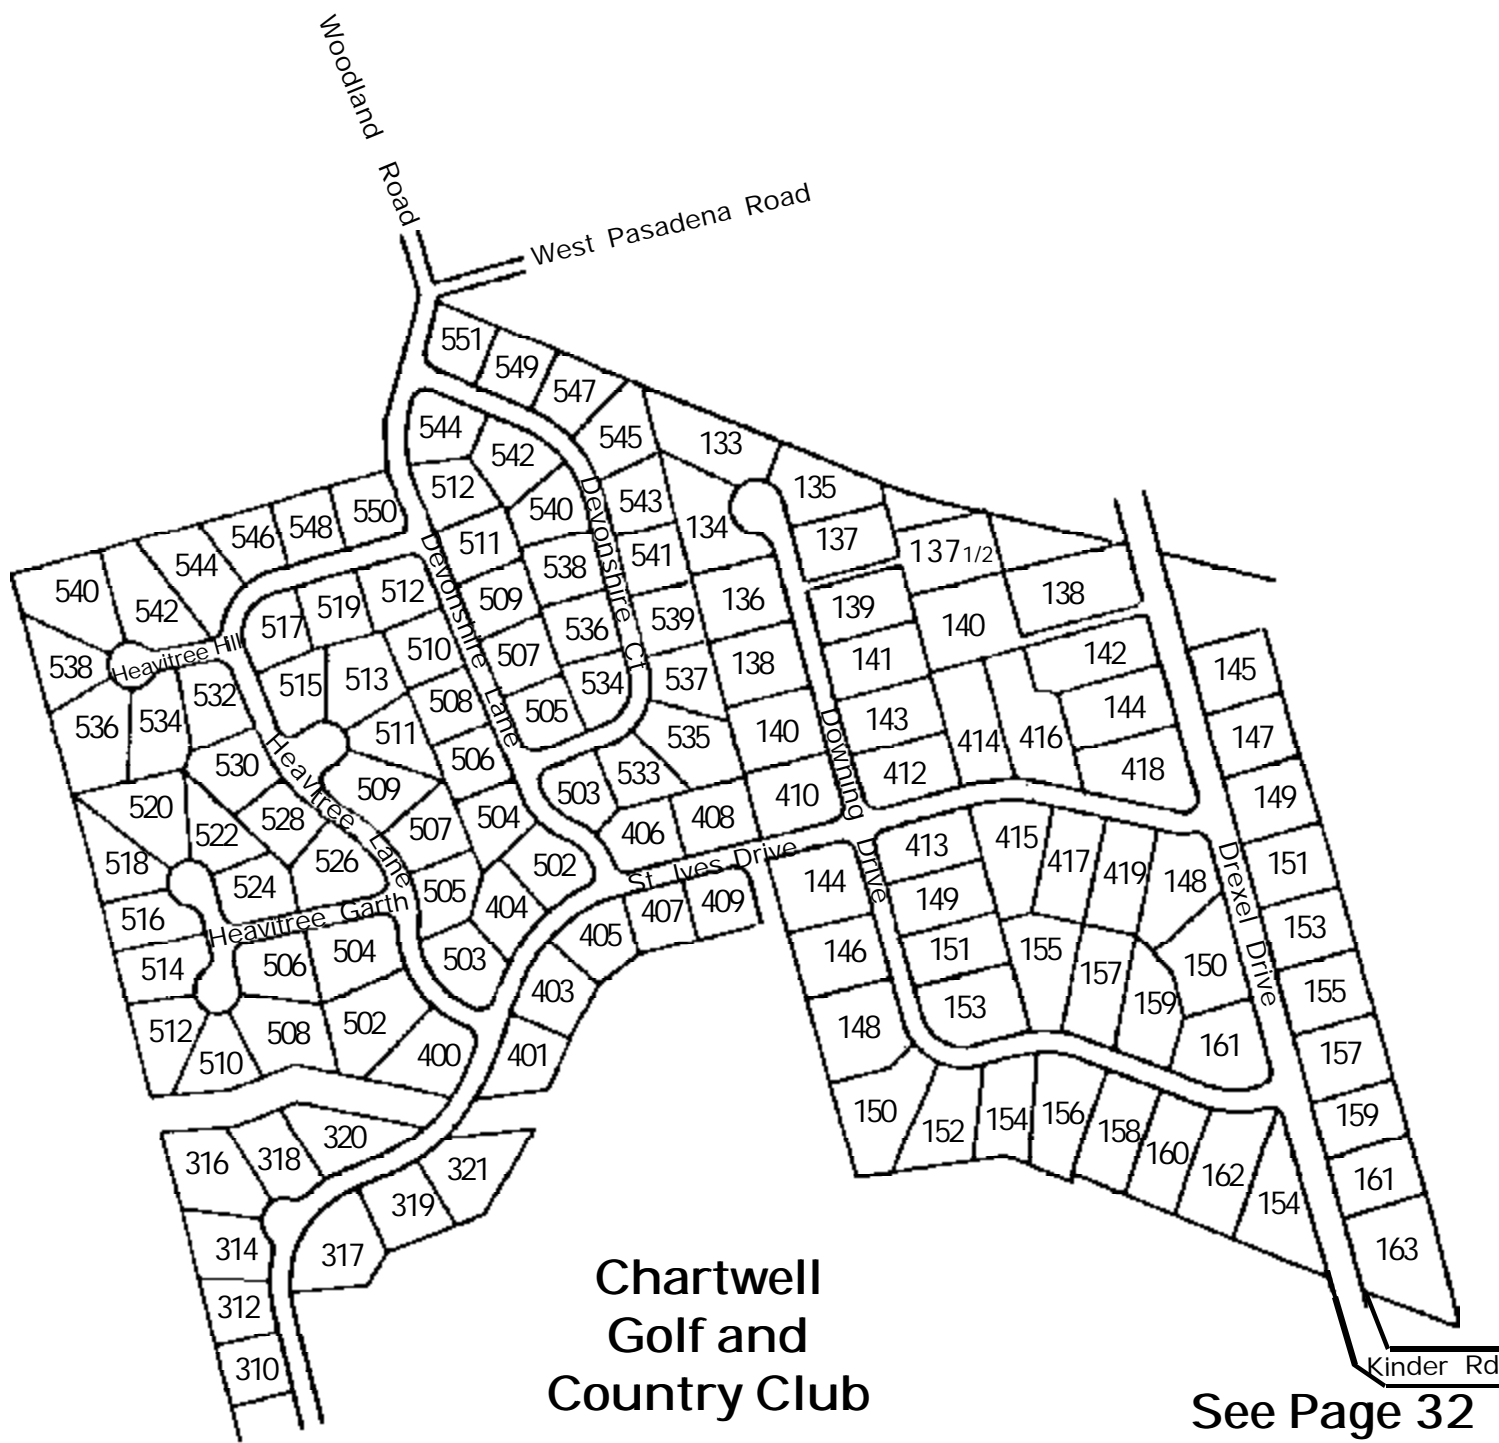

97

Kinder Farm  
Park

Kilmarnock

Kinder Ridge

Tam-Glade

Williams Woods  
under development  
by Koch Homes

Chartwell  
Clubhouse  
and  
St. Andrews  
Swim and  
Tennis Club  
Rec Area 5.87  
acres

Severna Park  
Middle School

# Chartwell Golf and Country Club

See Page 32

See Page 34

See Page 31

See Page 30

See Page 32