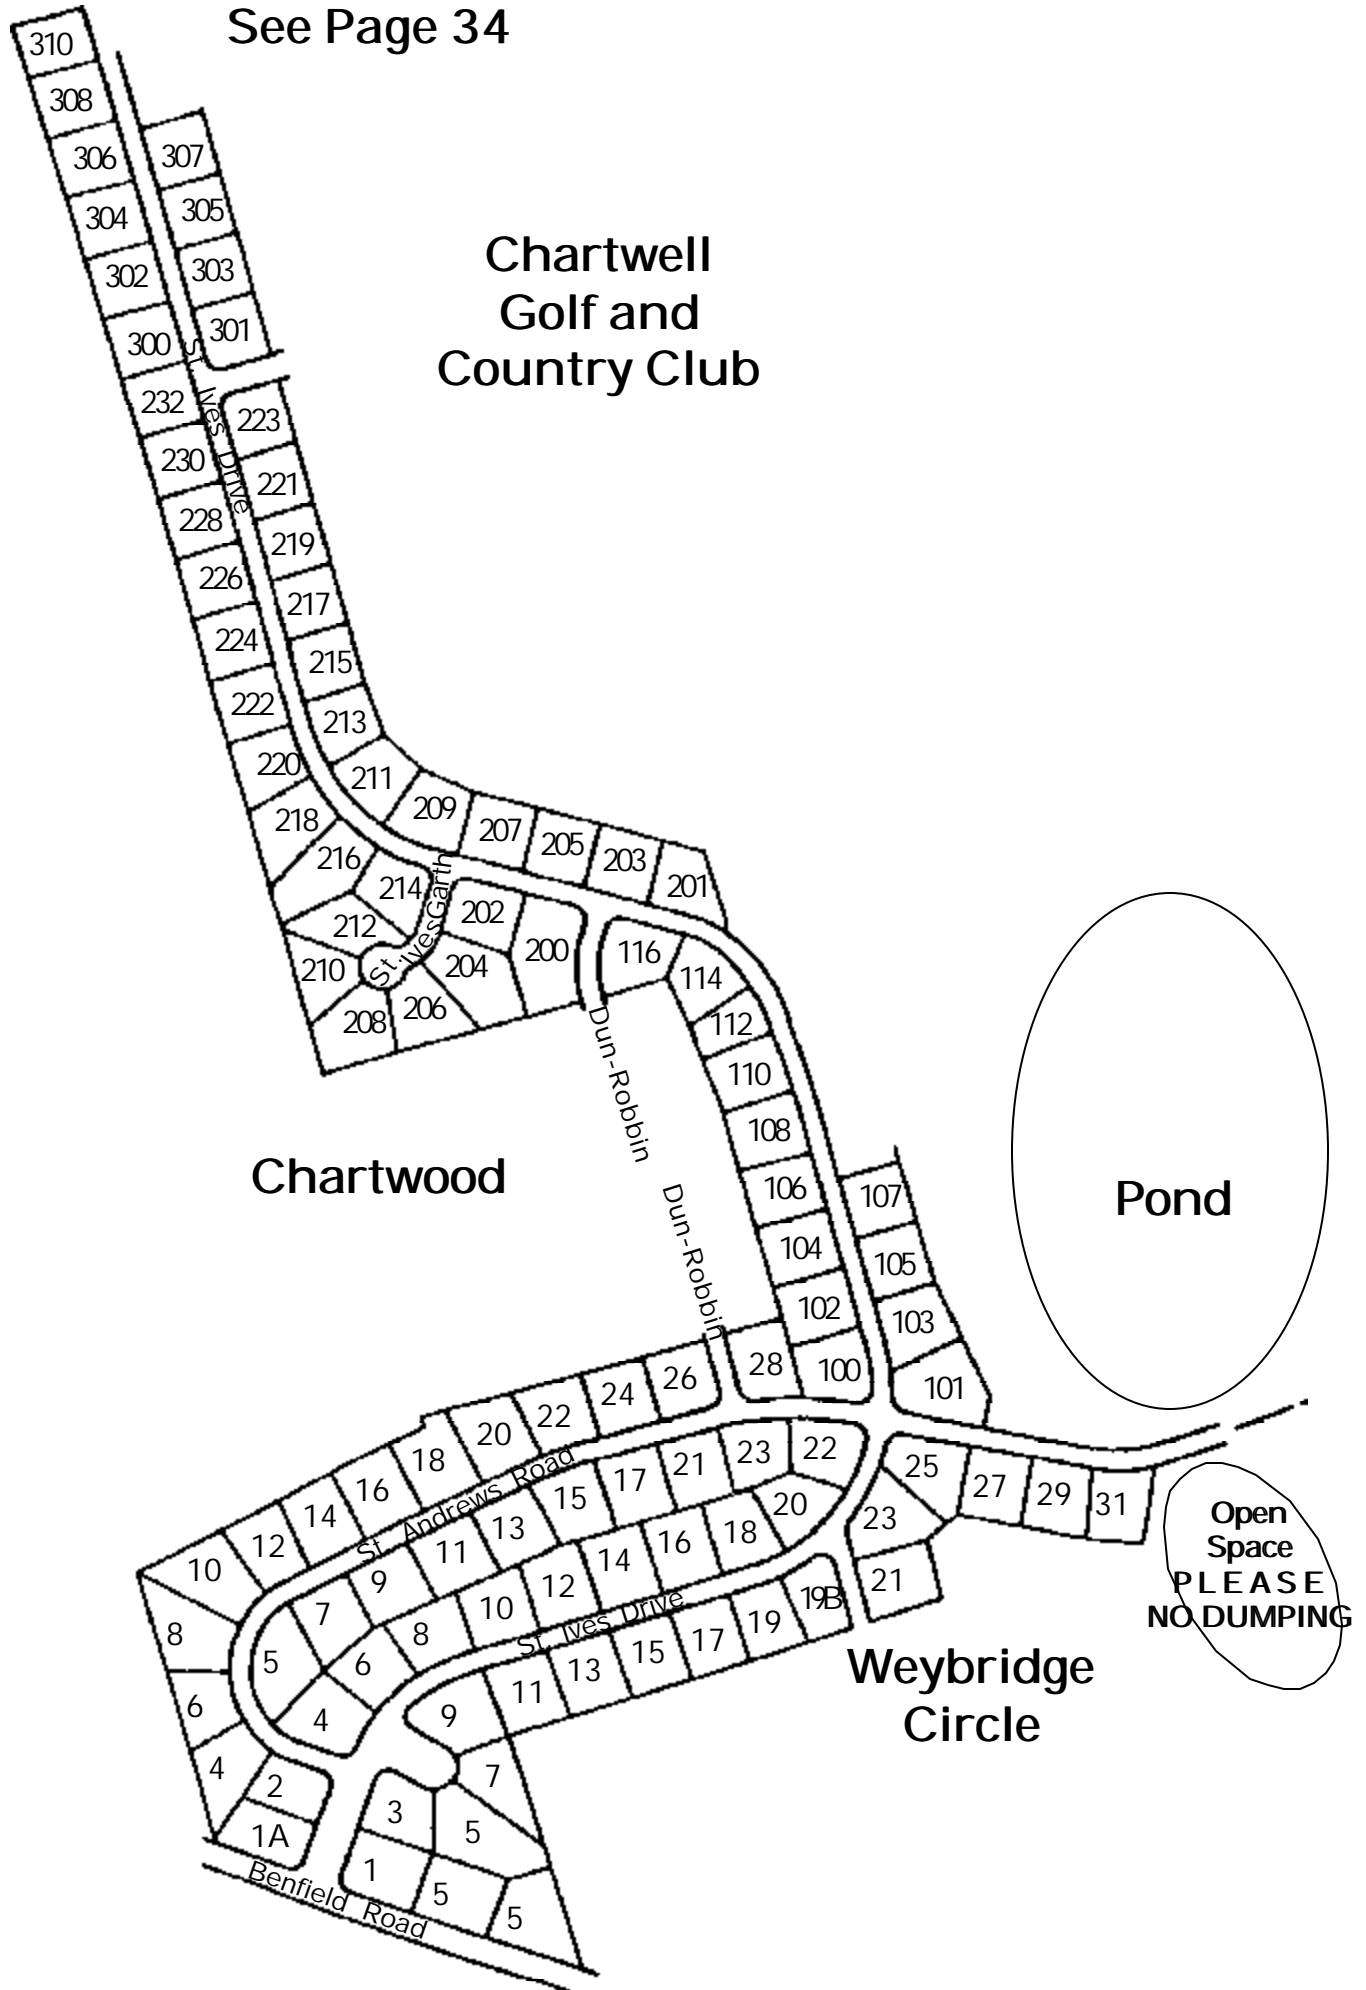

97

Kinder Farm  
Park

Kilmarnock

Kinder Ridge

Tam-Glade

Williams Woods  
under development  
by Koch Homes

Chartwell  
Clubhouse  
and  
St. Andrews  
Swim and  
Tennis Club  
Rec Area 5.87  
acres

Severna Park  
Middle School

Benfield  
Elementary  
School

See Page 34

# Chartwell Golf and Country Club

See Page 32

See Page 34

See Page 31

See Page 30

See Page 32