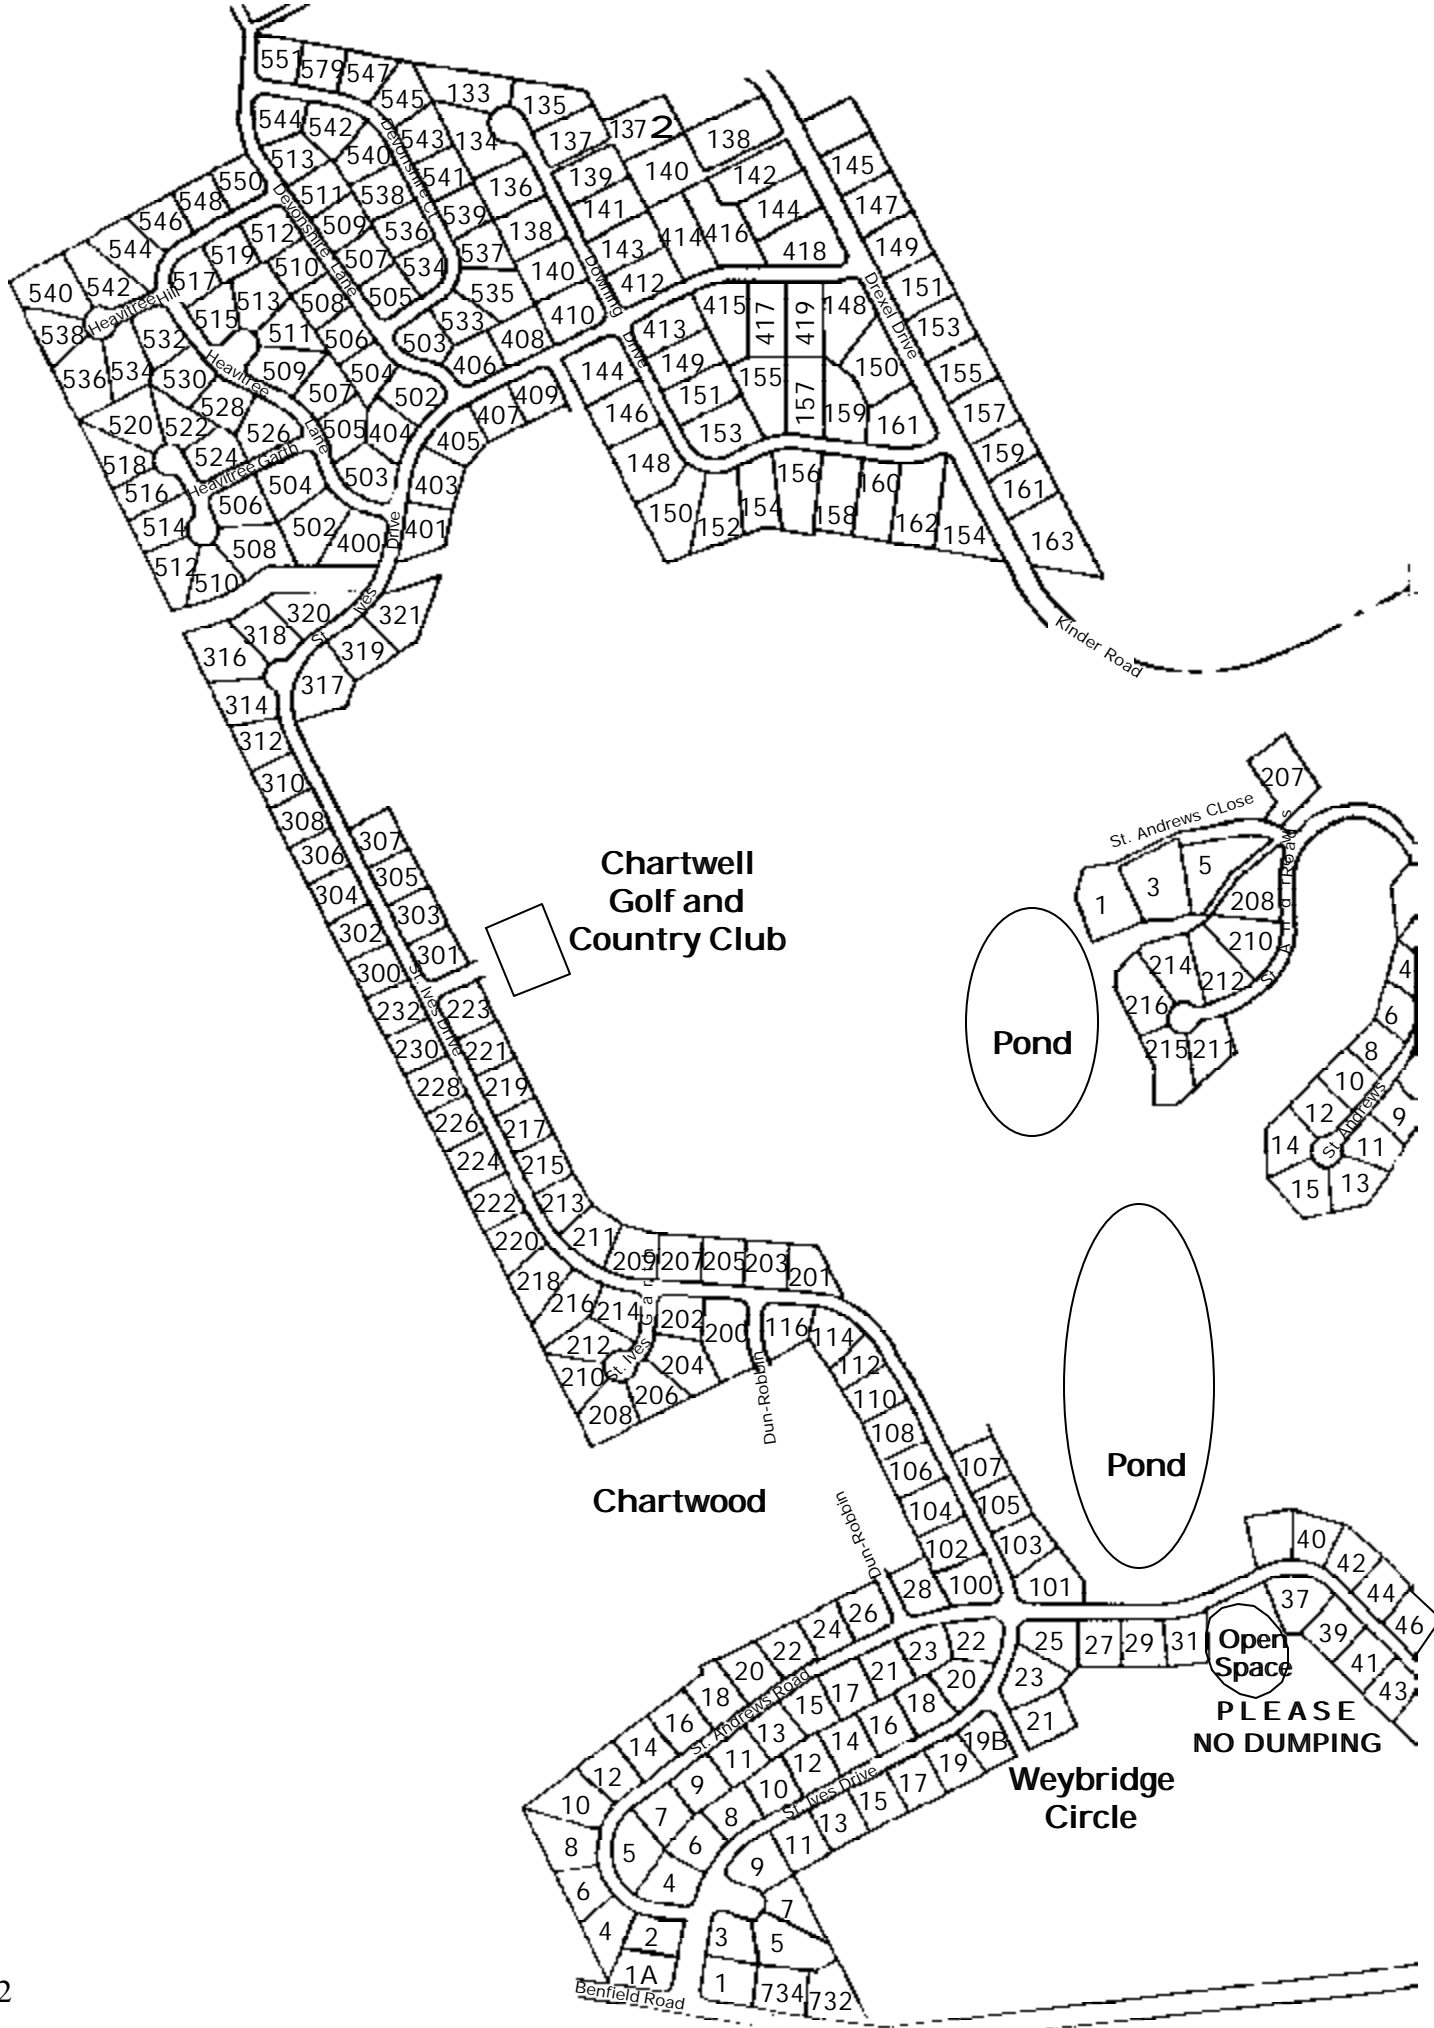

97

Kinder Farm  
Park

Kilmarnock

Kinder Ridge

Tam-Glade

Williams Woods  
under development  
by Koch Homes

Chartwell  
Clubhouse  
and  
St. Andrews  
Swim and  
Tennis Club  
Rec Area 5.87  
acres

Severna Park  
Middle School

Benfield  
Elementary  
School

See Page 34

# Chartwell Golf and Country Club

See Page 32

See Page 34

See Page 31

See Page 30

See Page 32